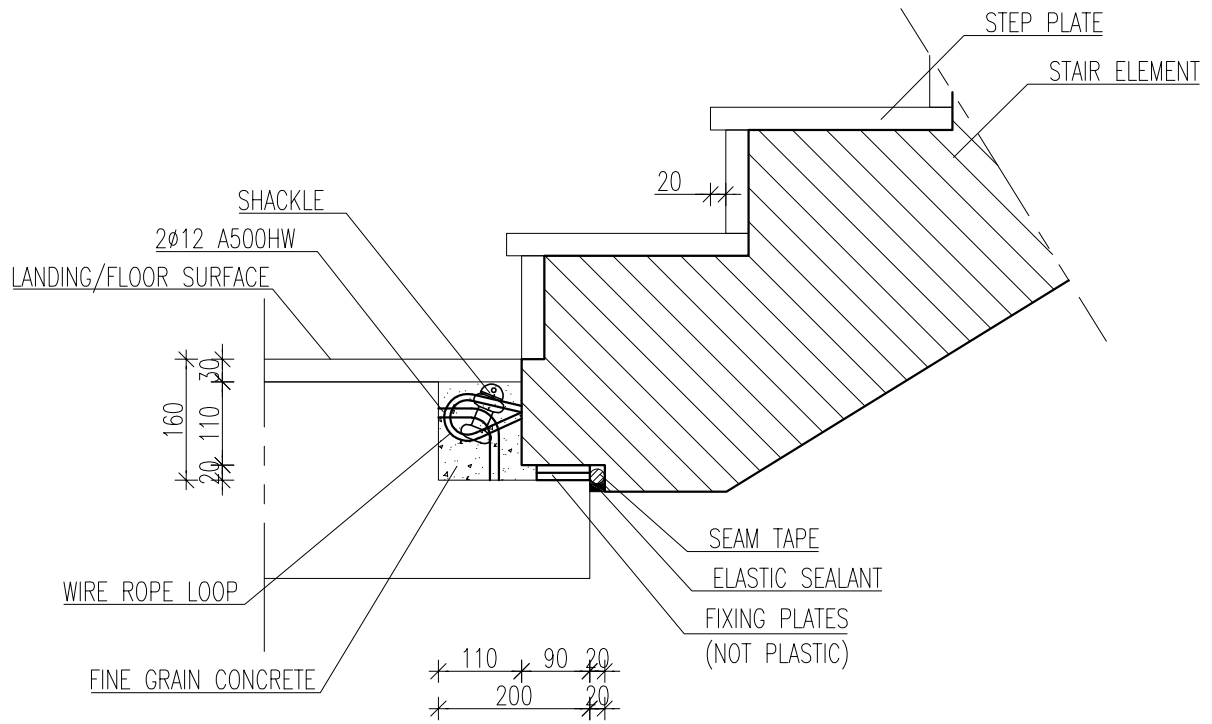

DET-13

M1:10

NOTES:

1. SHACKLE - DIN82101, d=20mm, 1.6t.