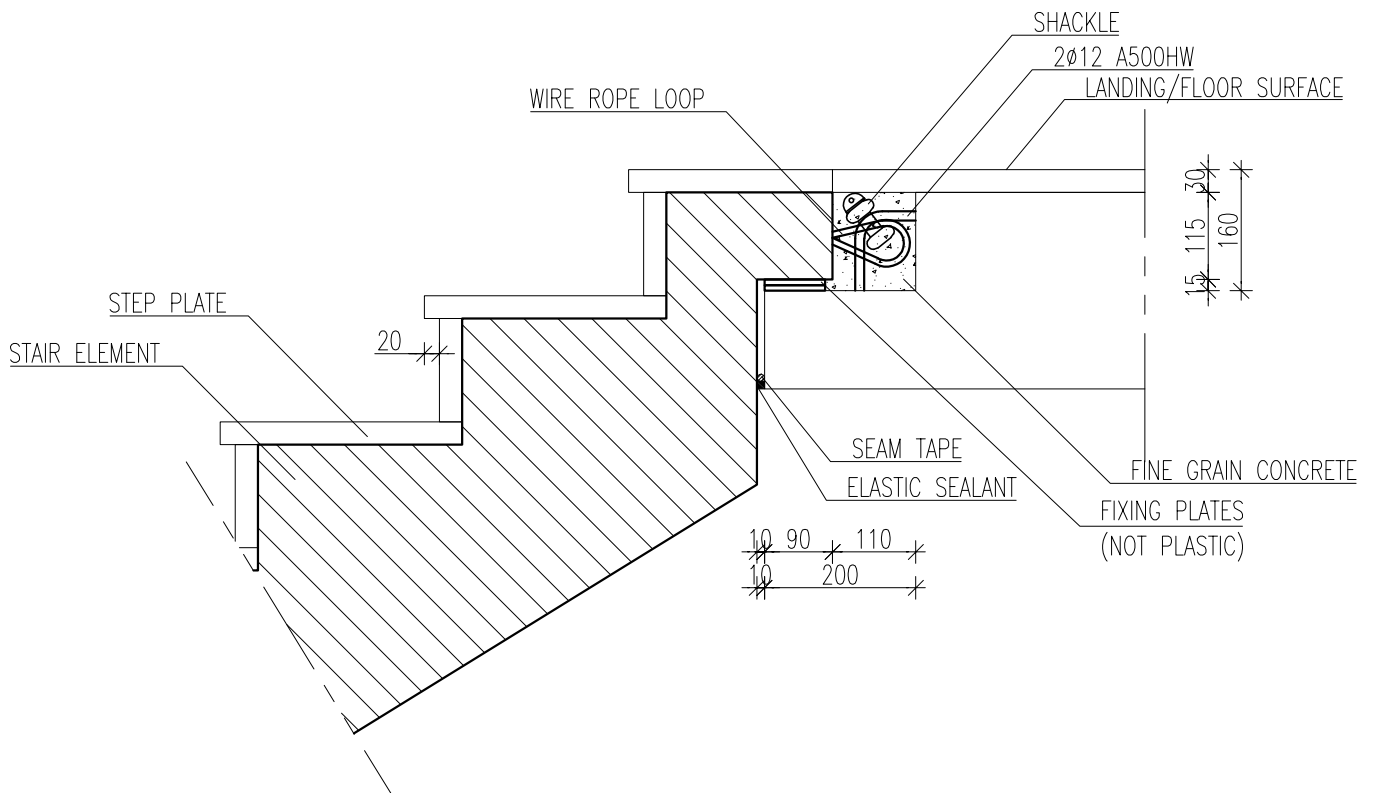

DET-12

M1:10

NOTES:

1. SHACKLE - DIN82101, d=20mm, 1.6t.