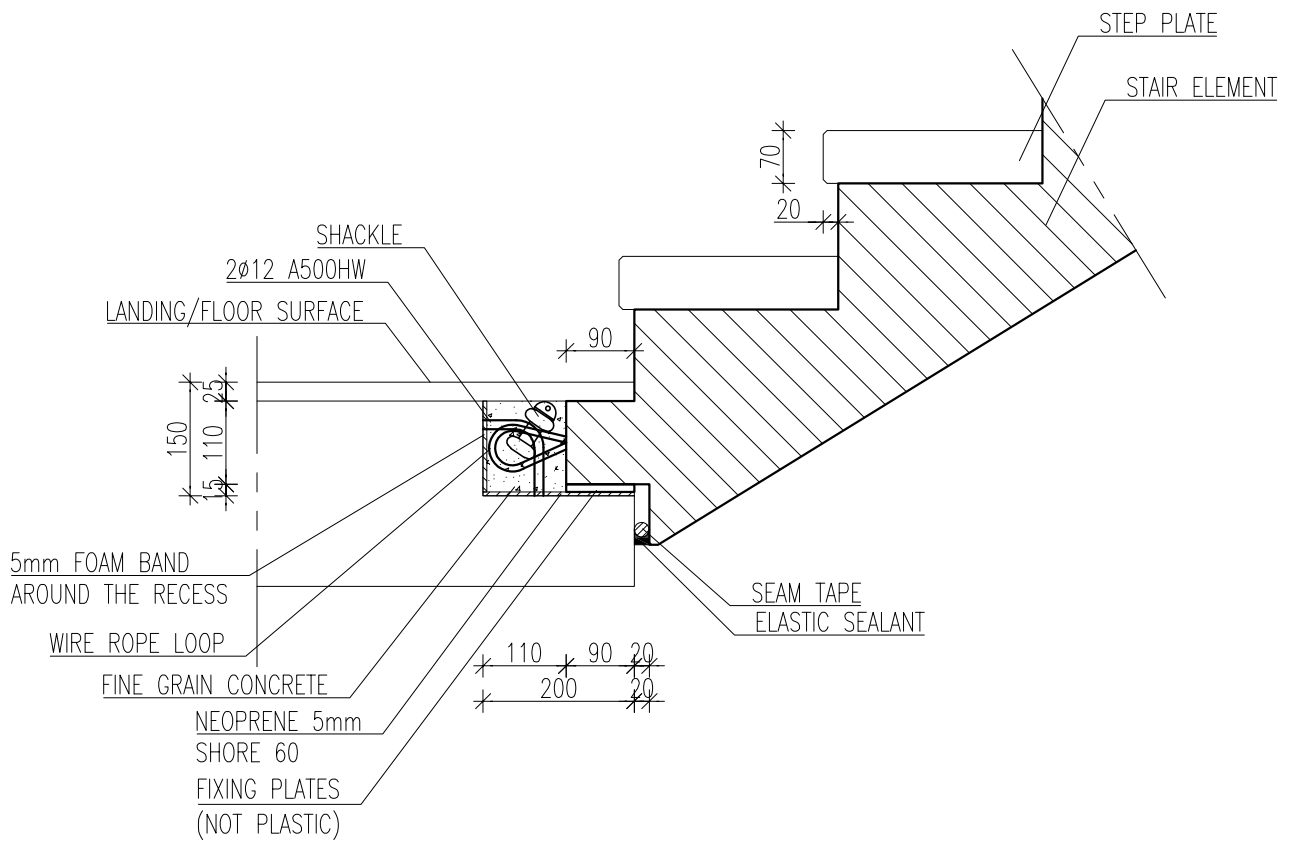

DET-07

M1:10

NOTES:

1. SHACKLE - DIN82101, d=20mm, 1.6t.