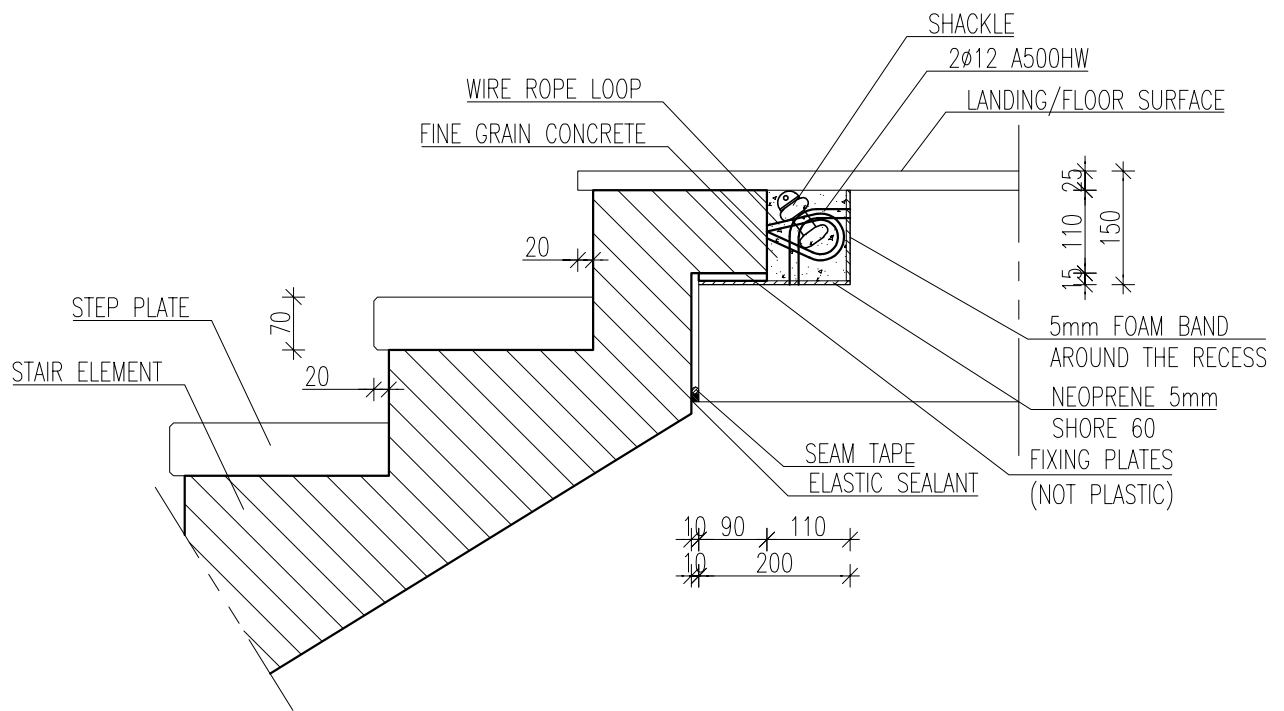

# DET-06

M1:10

## NOTES:

1. SHACKLE - DIN82101, d=20mm, 1.6t.