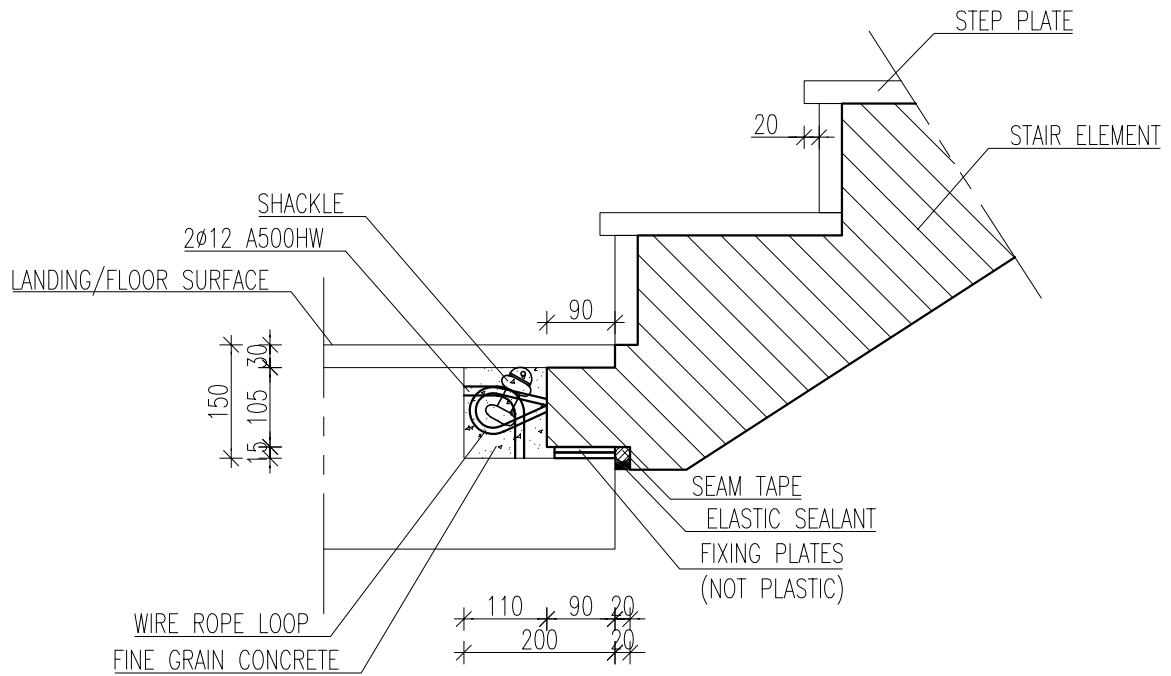

# DET-03

M1:10

## NOTES:

1. SHACKLE - DIN82101, d=20mm, 1.6t.